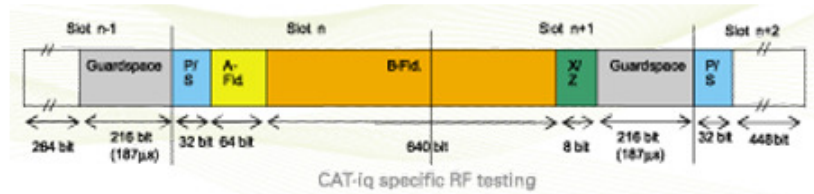

Extract of the Windows User Interface showing a fixed part test

*EZU reserves the right to make the final decision in the event of any disputes.

*EQU為RTX認可校正維修中心及代理商。
*EQU is a certified calibration & repair centre and authorized distributor of RTX.

*EQU為Spectracom之認可代理商。
*EQU is authorized distributor of Spectracom.

*EQU為Pendulum之認可代理商。
*EQU is authorized distributor of Pendulum.

*EQU為Anapico授權之獨家總代理。
*EQU is exclusive distributor of Anapico.

Agilent Technologies

All brand names, product names, or trademarks belong to their respective holders.

EZU RENTALS LTD

17/F, Block 1, Tai Ping Ind Ctr, 57 Ting Kok Road, Tai Po, Hong Kong
Tel: (852) 2666 2000 Fax: (852) 3010 1010
Email: info@ezurentals.com
Website: www.ezurentals.com

China

Tel: (86) 755 8287 7732
Mobile: (86) 150 1253 5555
Fax: (86) 755 3397 5323
Email: info@ezurentals.com.cn
Website: www.ezurentals.com.cn

Taiwan

Tel: (886) 2 2718 0111
Mobile: (886) 9 6344 2111
Fax: (886) 2 8192 6666
Email: info@ezurentals.com.tw
Website: www.ezurentals.com.tw

Indonesia

Tel: (62) 21 6220 0801
Mobile: (62) 816 187 9188
Fax: (62) 21 6220 0801
Email: info@ezurentals.com
Website: www.ezurentals.com

All newsletters are sent from the email "mkt@ezurentals.com". Please use this email when configuring e-mail or spam filter rules. Reply this message with the word "Unsubscribe" in the subject heading to unsubscribe this newsletter.